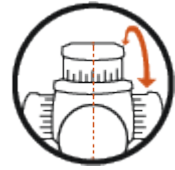

TECHNICAL DATA

Magnification:	1-8
Objective lens diameter:	24 mm
Eye relief:	95 mm
Field of view:	42,5-5,3 m/100 m
Diopter compensation:	+2/-3 dpt
Twilight factor (DIN 58388):	2,9-13,9
Impact correction per click:	.1 MRAD
Adjustment range (E/W):	2.4 / 2.4 m
Parallax adjustment:	100m
Tube diameter:	30 mm
Length:	300 mm
Weight:	555 g
Focal plane:	2
Illuminated:	Ja
Warranty:	10 years

FEATURES

2nd focal plane

Main tube 30 mm

Adjustment direction
CW

MIL

Windage right

MAX LIGHT

RETICLES / SUBTENSIONS